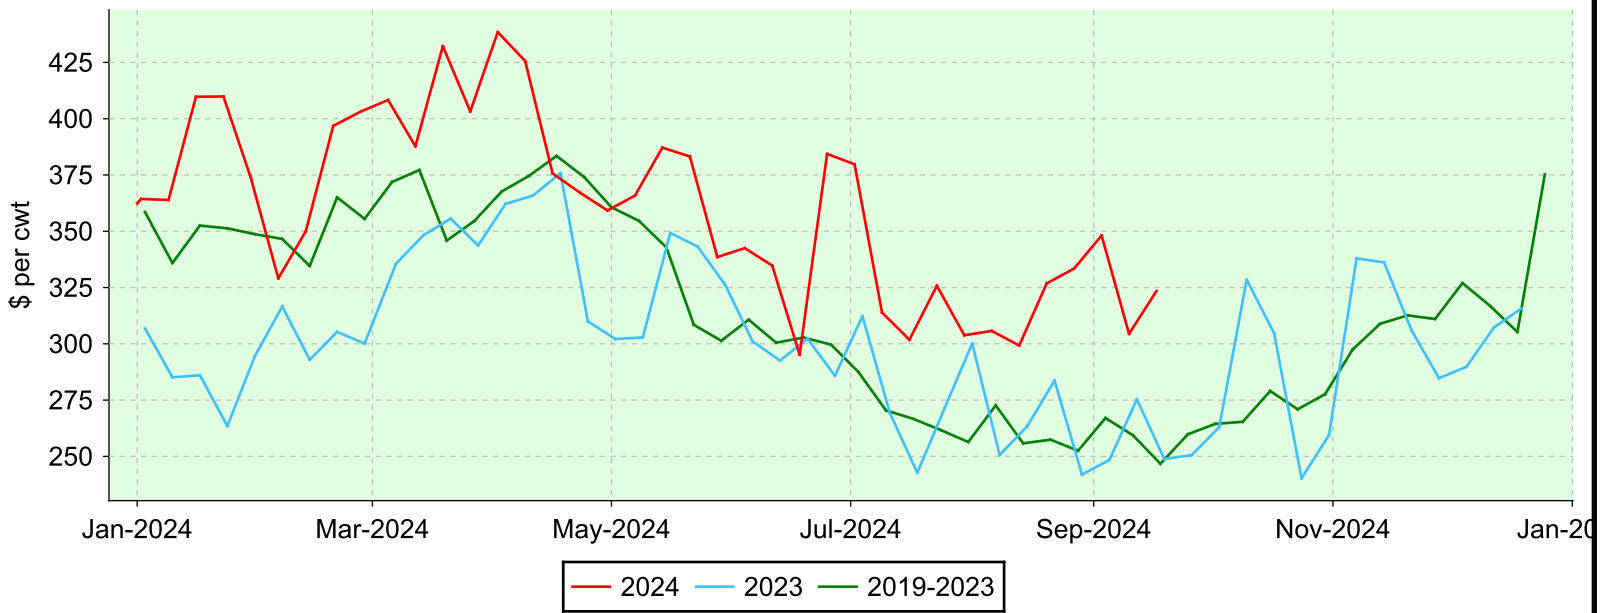

Lambs 65-79 lbs.

OLEX, Tuesday sales.

Average Price

Volume